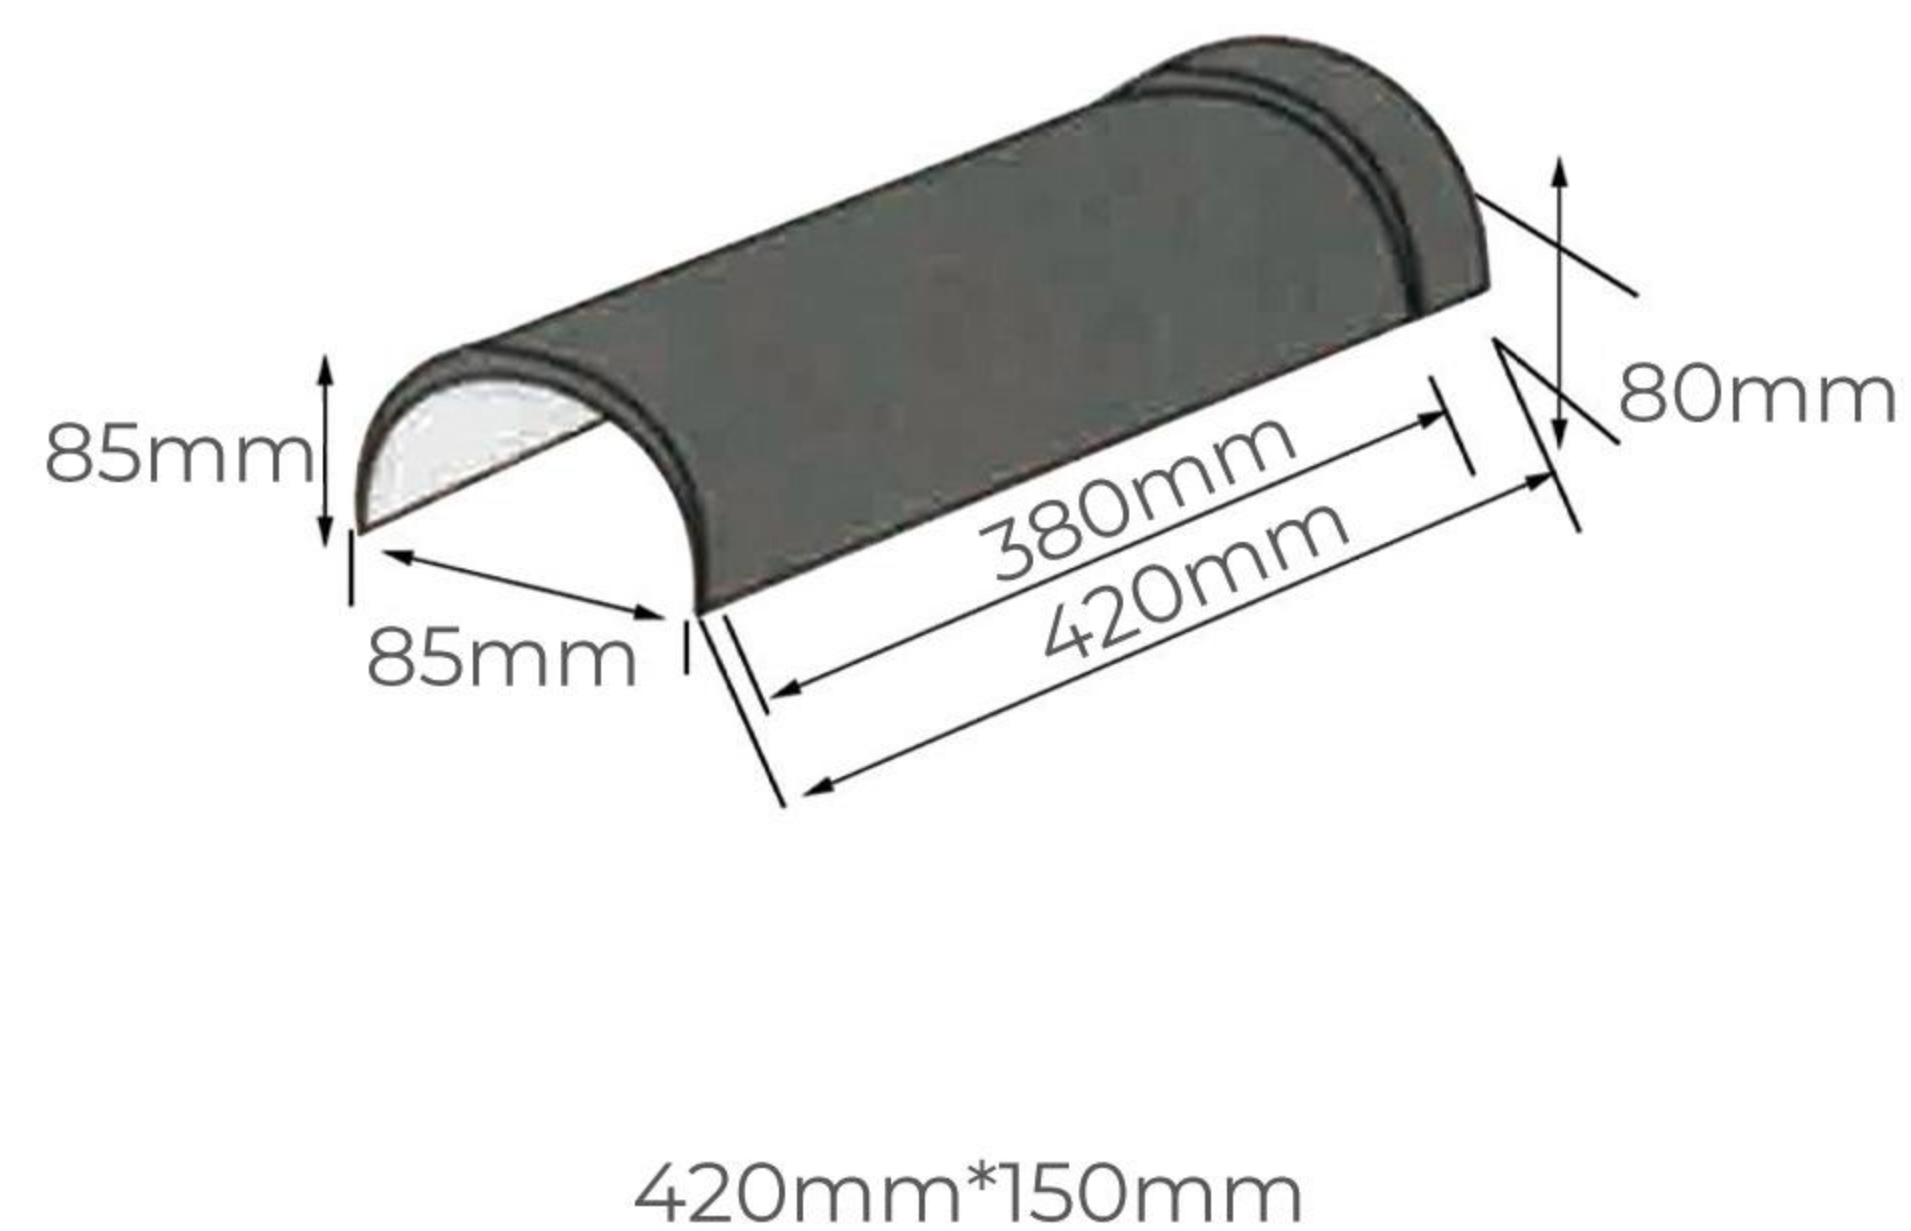

## ACCESSORIES

TIP: Special accessories can be customized.

**1. Angle Ridge Cap 1**

**2. Angle Ridge Cap 2**

**3. Square Ridge Cap**

**4. Wall Side Flashing**

**5. Valley Tray**

**6. Circular Ridge Cap**

**7. Barge Board Cover**

**8. Flat Board**

**9. Facial Board**