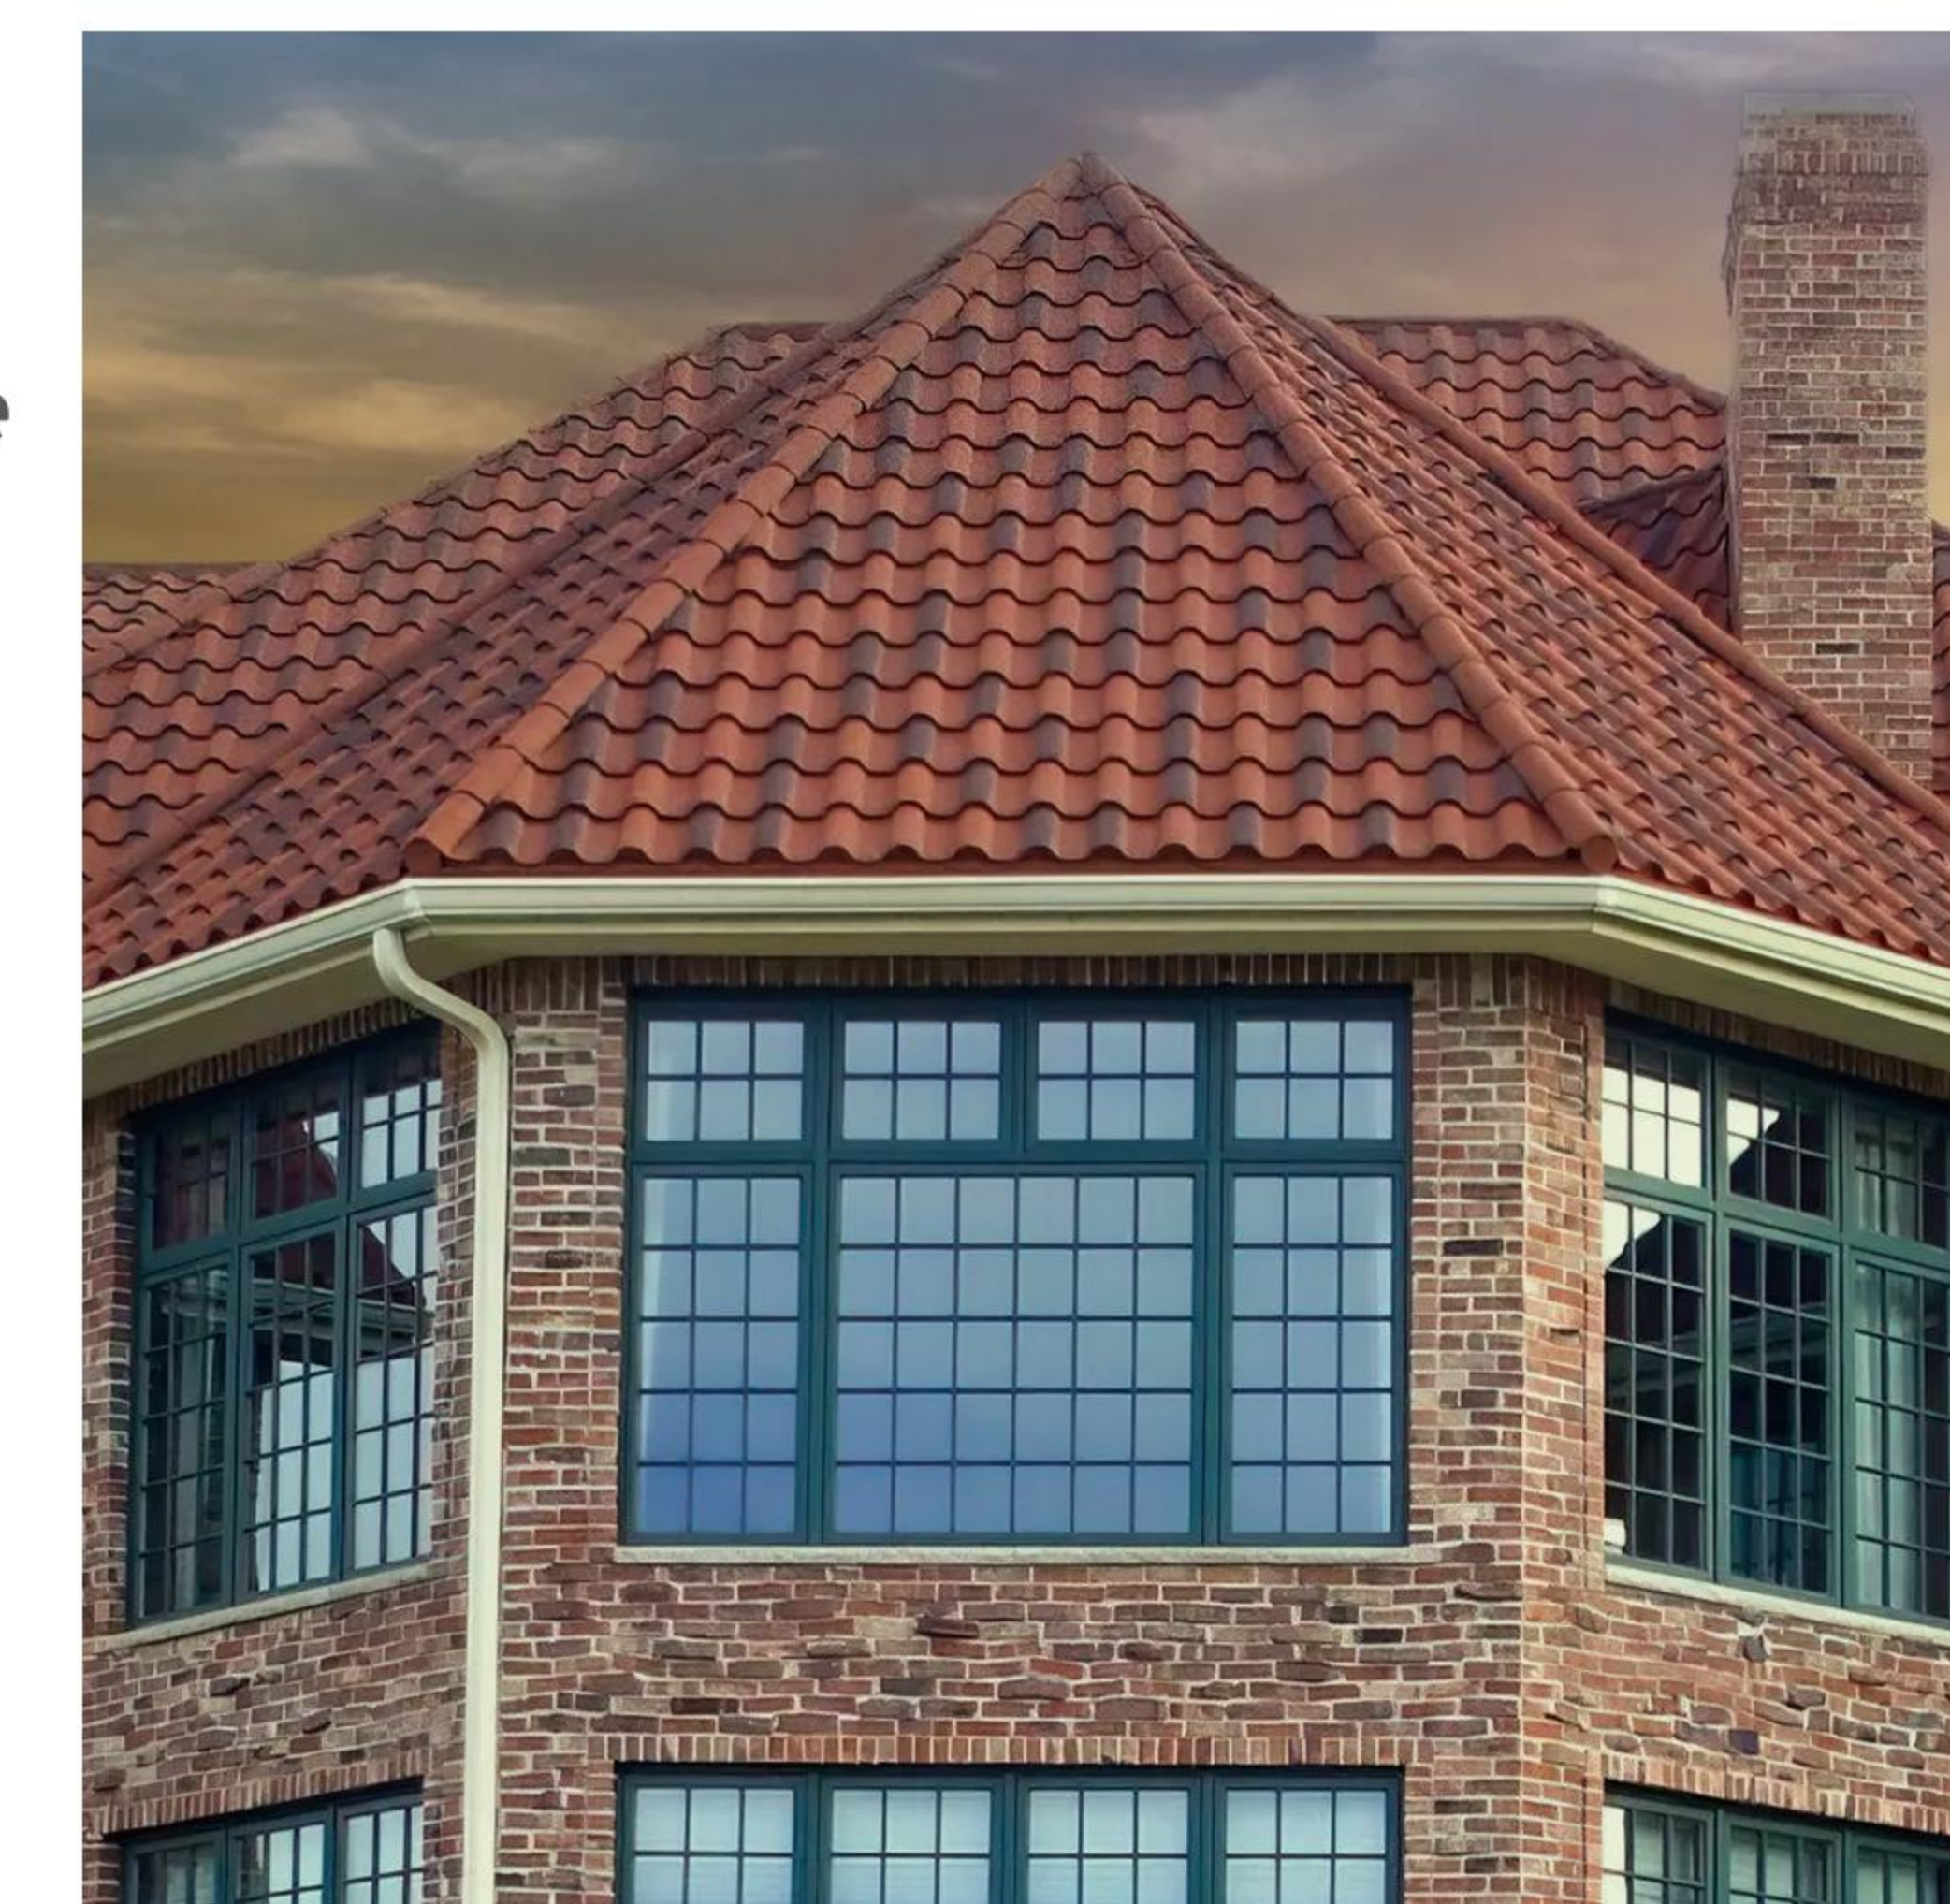

### PROFESSIONALISM IS BORN TO PROTECT

ROOFGLOSSY panels feature a unique interlocking design, withstands strong winds while increasing shear strength.

### PEACE OF MIND

Breathtaking designs are what you see at first glance, but underneath are layers of pure protection. A ROOFGLOSSY roof is a piece of beauty that offers peace of mind.

- *Protective Layers Deliver Long Life Performance*
- *Lifetime Limited Warranty*
- *Class A Fire Rated Material*
- *Best In Class Weight-To-Strength Ratio*
- *Severe Weather Resistance*
- *Class 4 Impact Resistance (Highest Rating)*

## ROOFGLOSSY VILLA TILE

### Classic Elegance of Old Barrel Tile

ROOFGLOSSY is a unique, premium choice that embodies the timeless charm, elegance and architectural skill of traditional European roofs. roooglory's resilient, lightweight, real slate tiles go beyond similar products. It is an excellent alternative to asbestos and metal shingles.