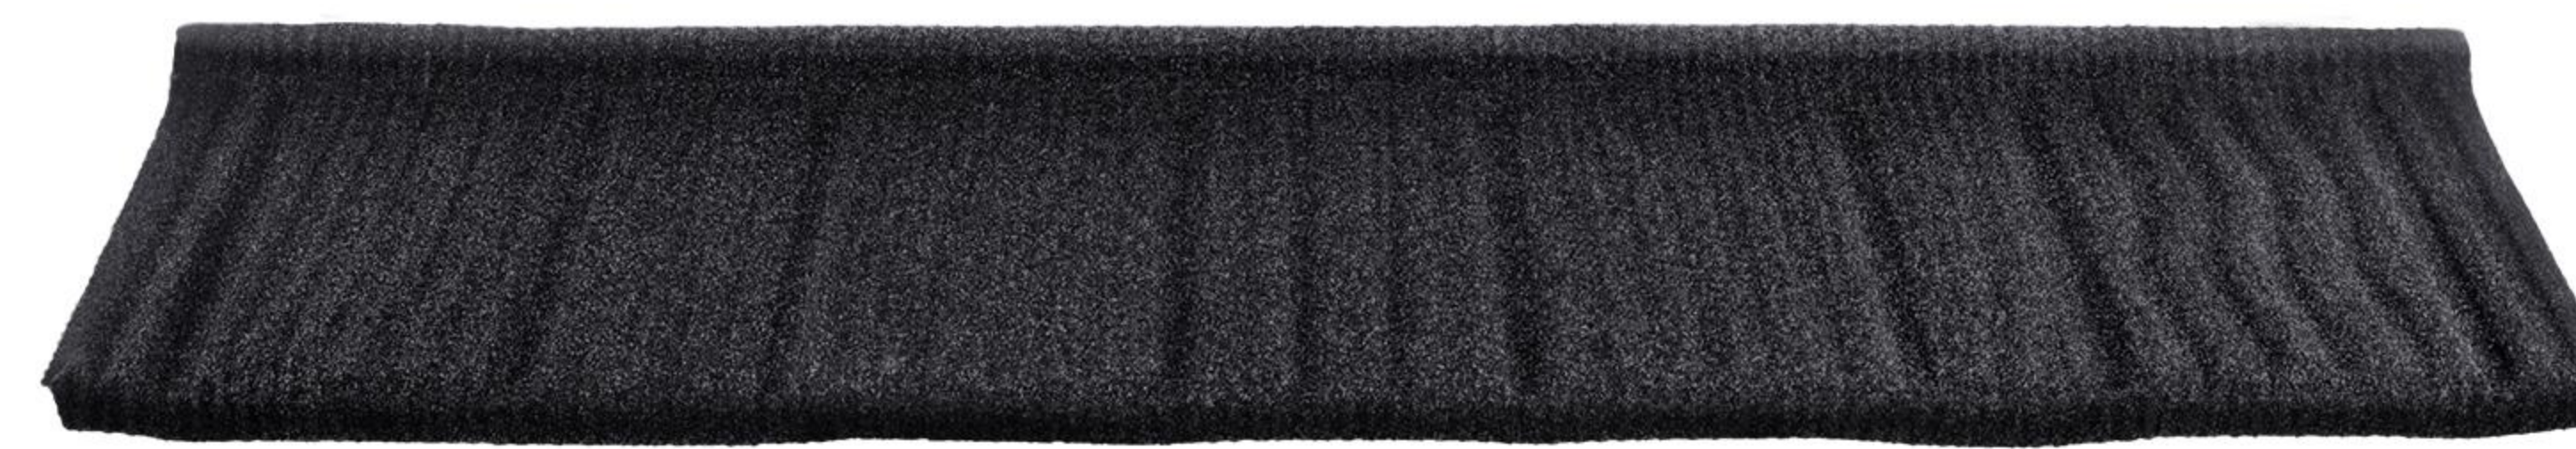

## CHOOSE A COLOR TO MATCH YOUR STYLE

\*Please note these colors are MTO (made to order) and production times may be extended.

6005 Moss green

7012 Basalt grey

8016 Mahogany brown

8019 Grey brown

6006 Grey olive