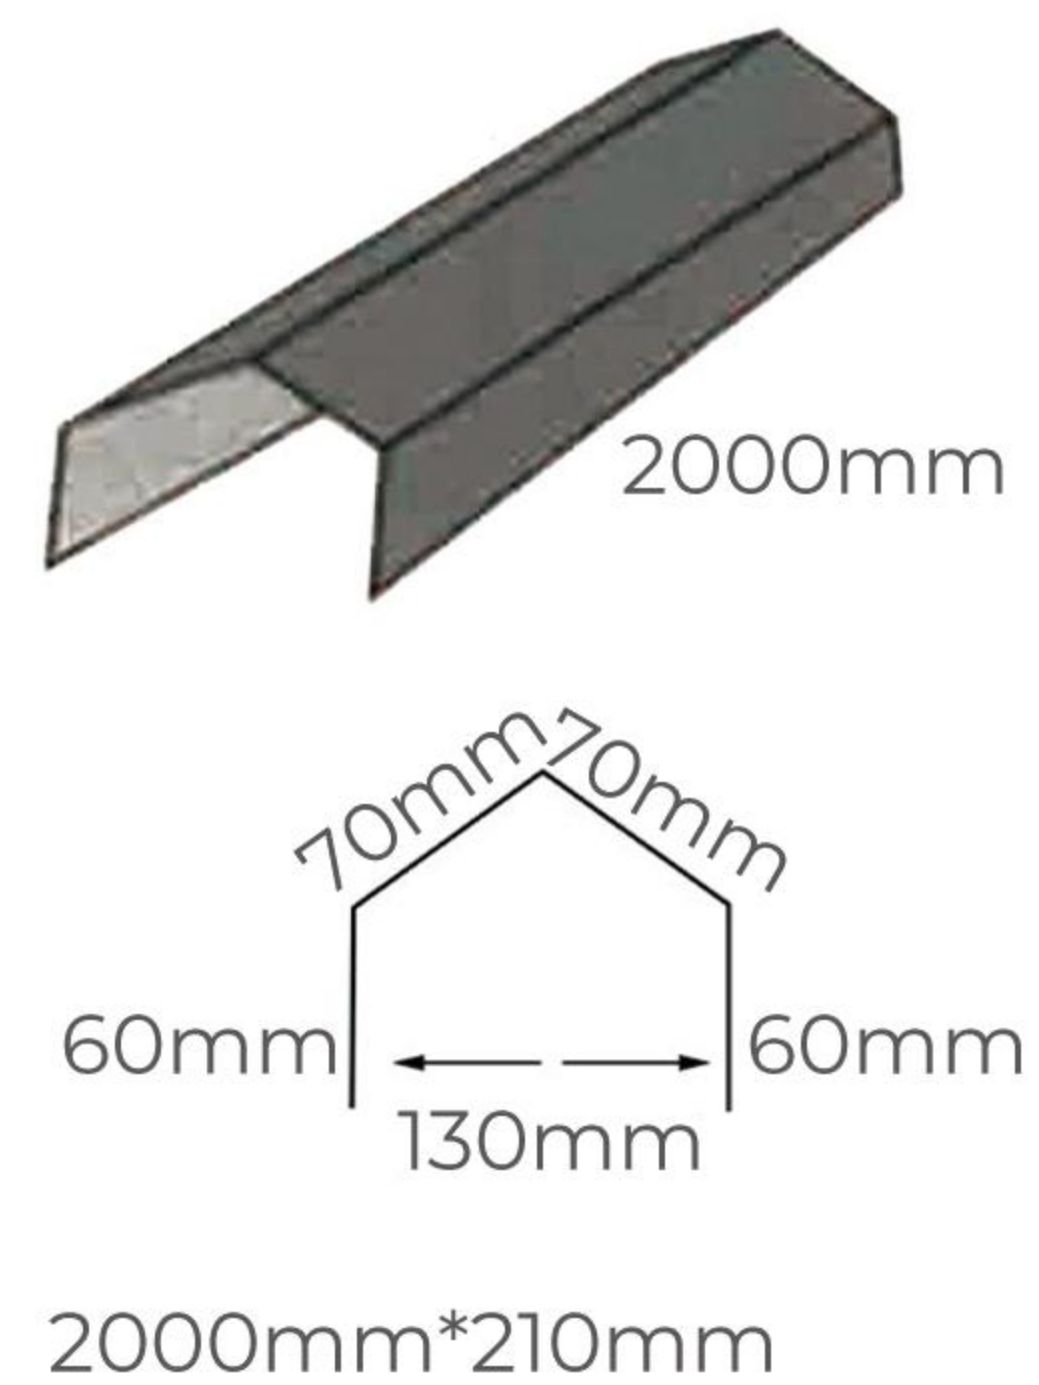

ACCESSORIES

TIP: Special accessories can be customized.

1. Angle Ridge Cap 1