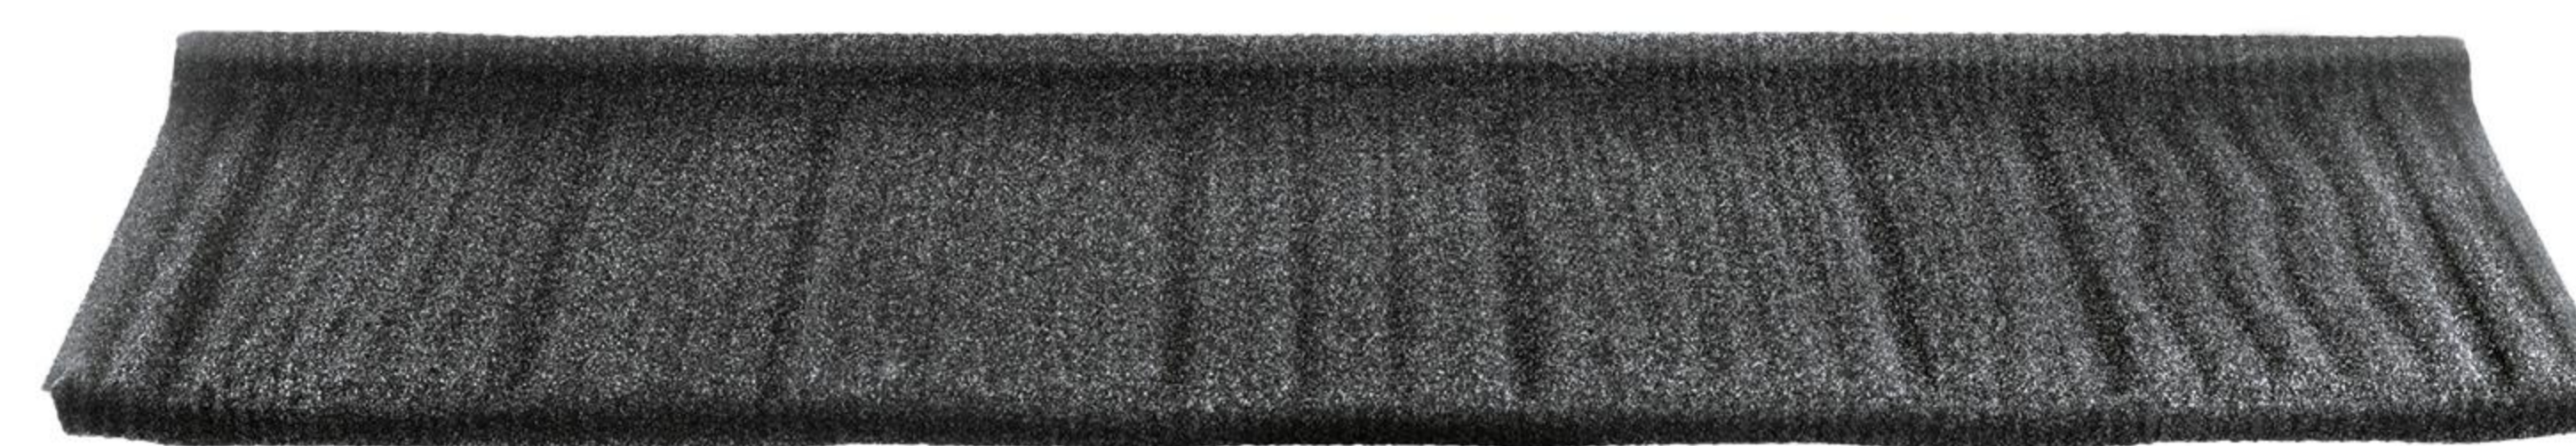

## CHOOSE A COLOR TO MATCH YOUR STYLE

\*Please note these colors are MTO (made to order) and production times may be extended.

6005 Moss green

7012 Basalt grey

8016 Mahogany brown

8019 Grey brown

6006 Grey olive