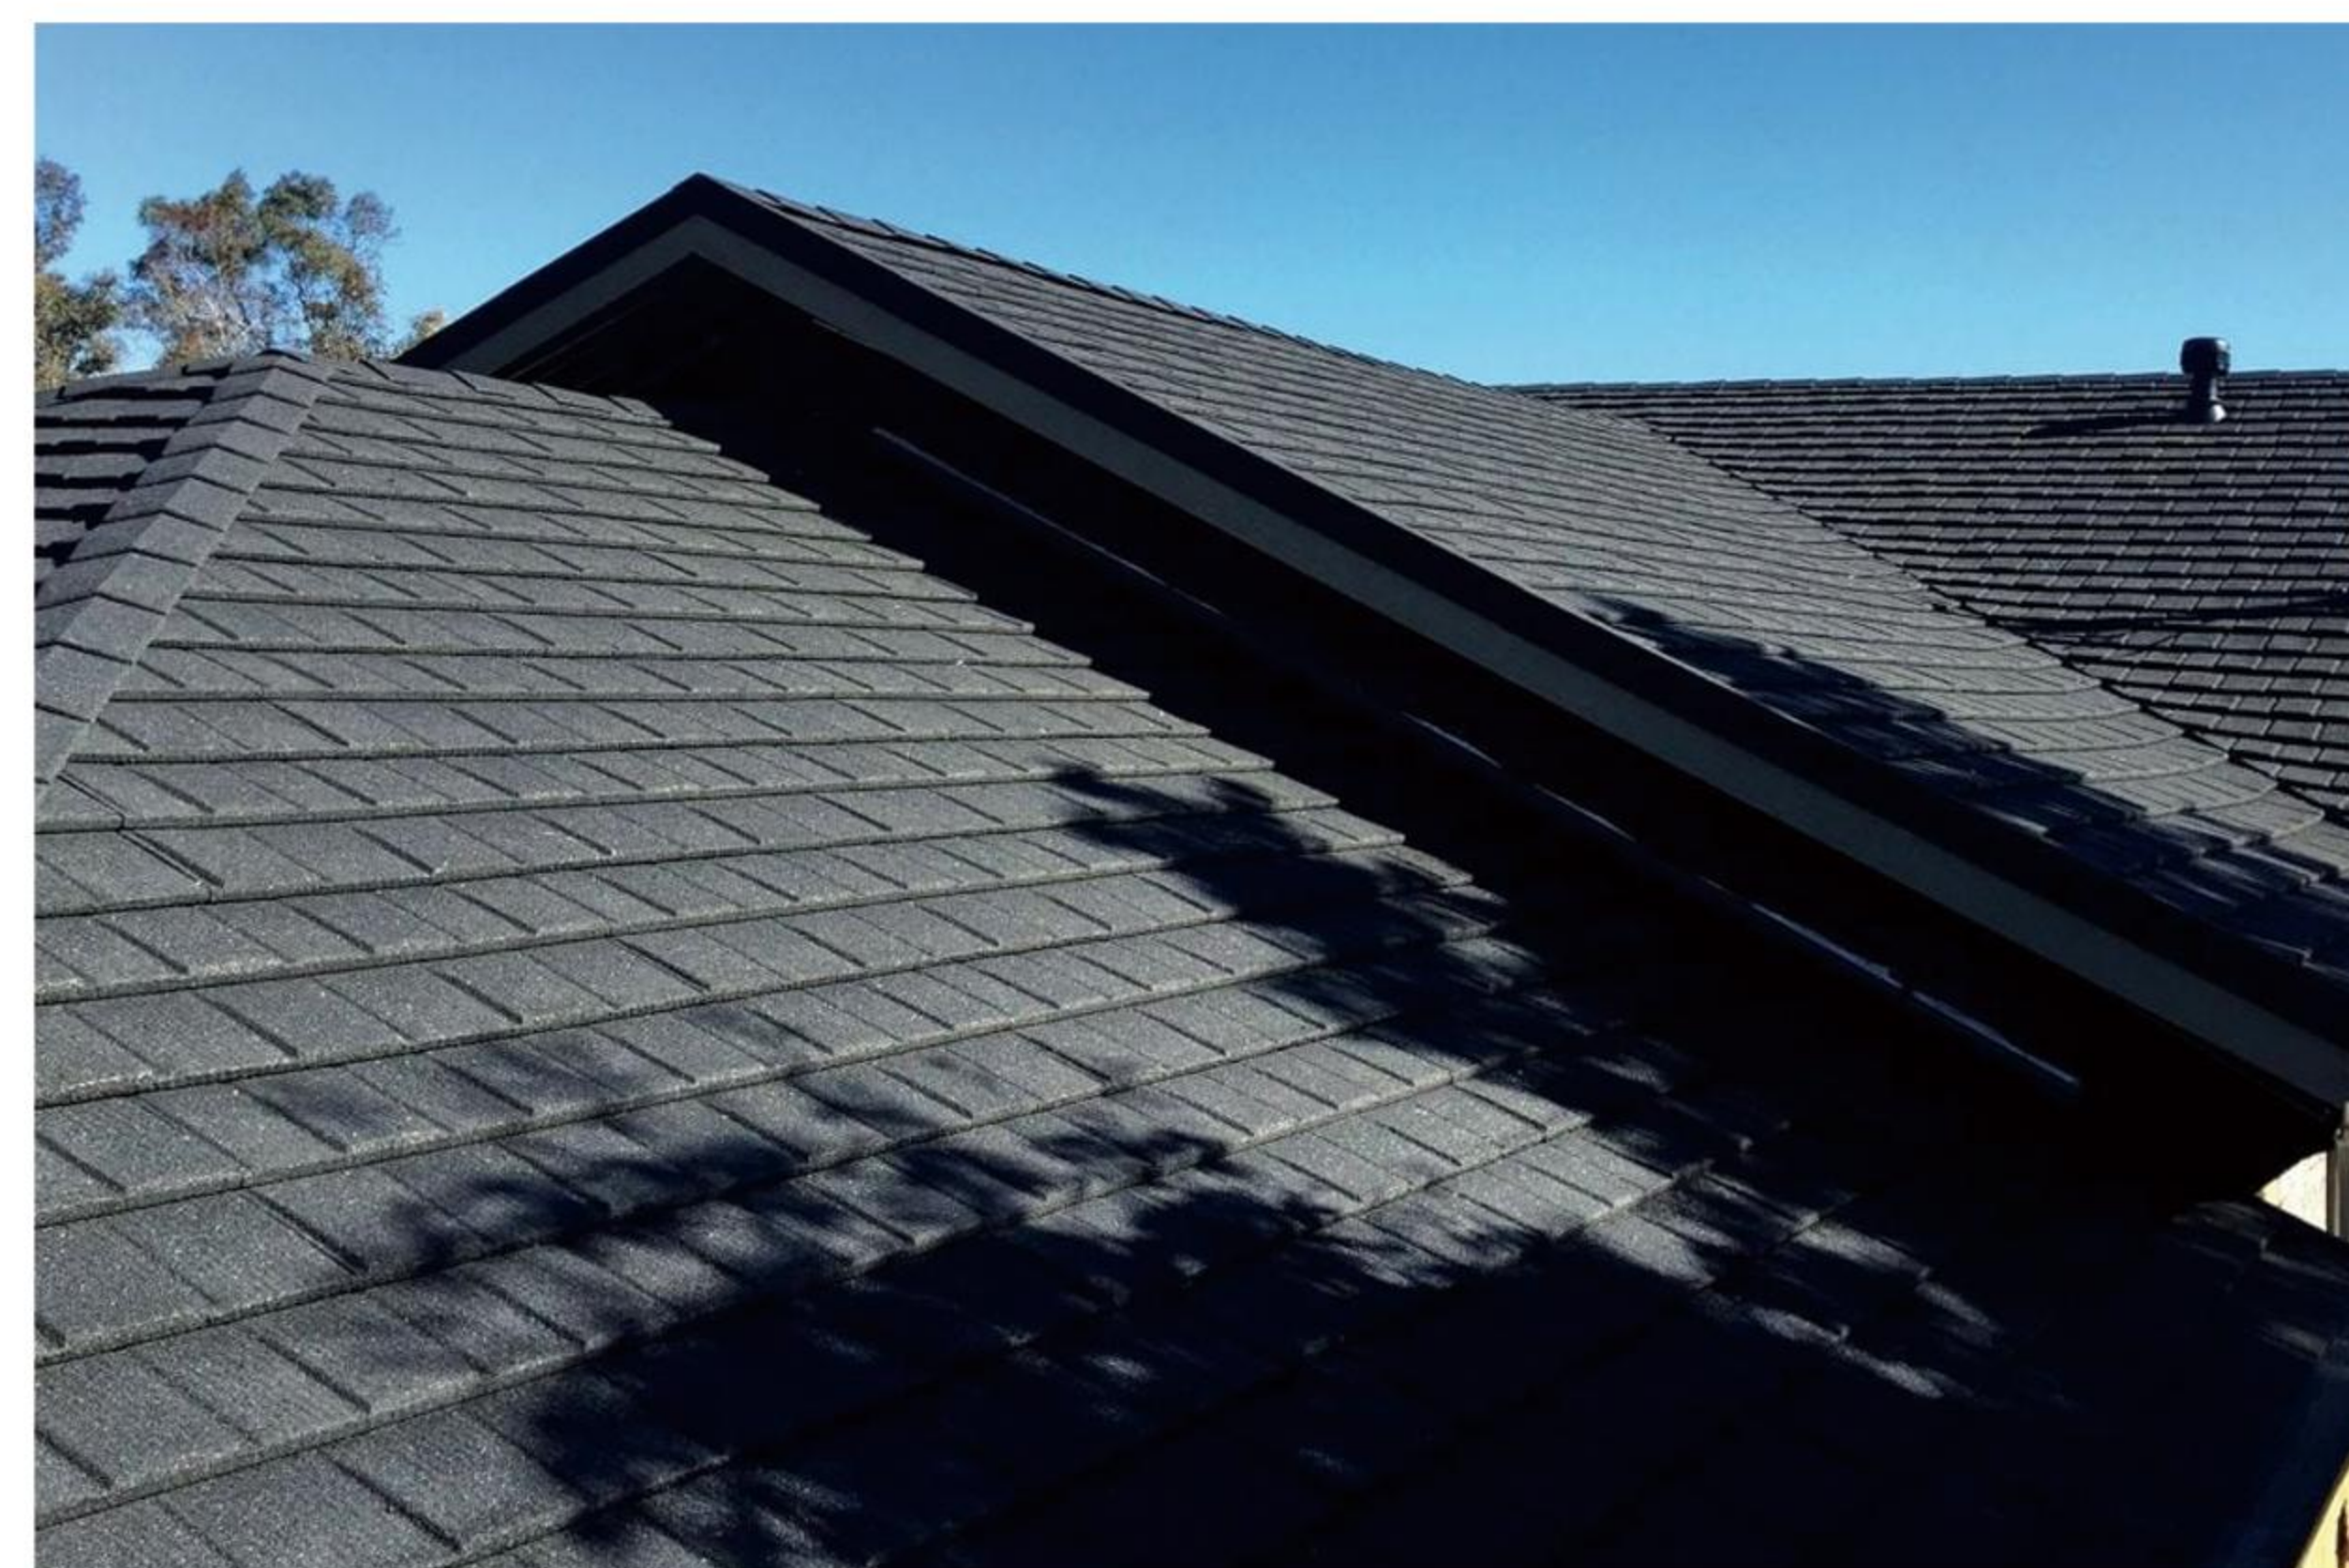

## FEATURES

It eliminates the need for batten strips and counter battens in the traditional installation methods and can be directly installed in close contact with the roof surface, greatly reducing the risks of loosening and falling off caused by wind pressure.