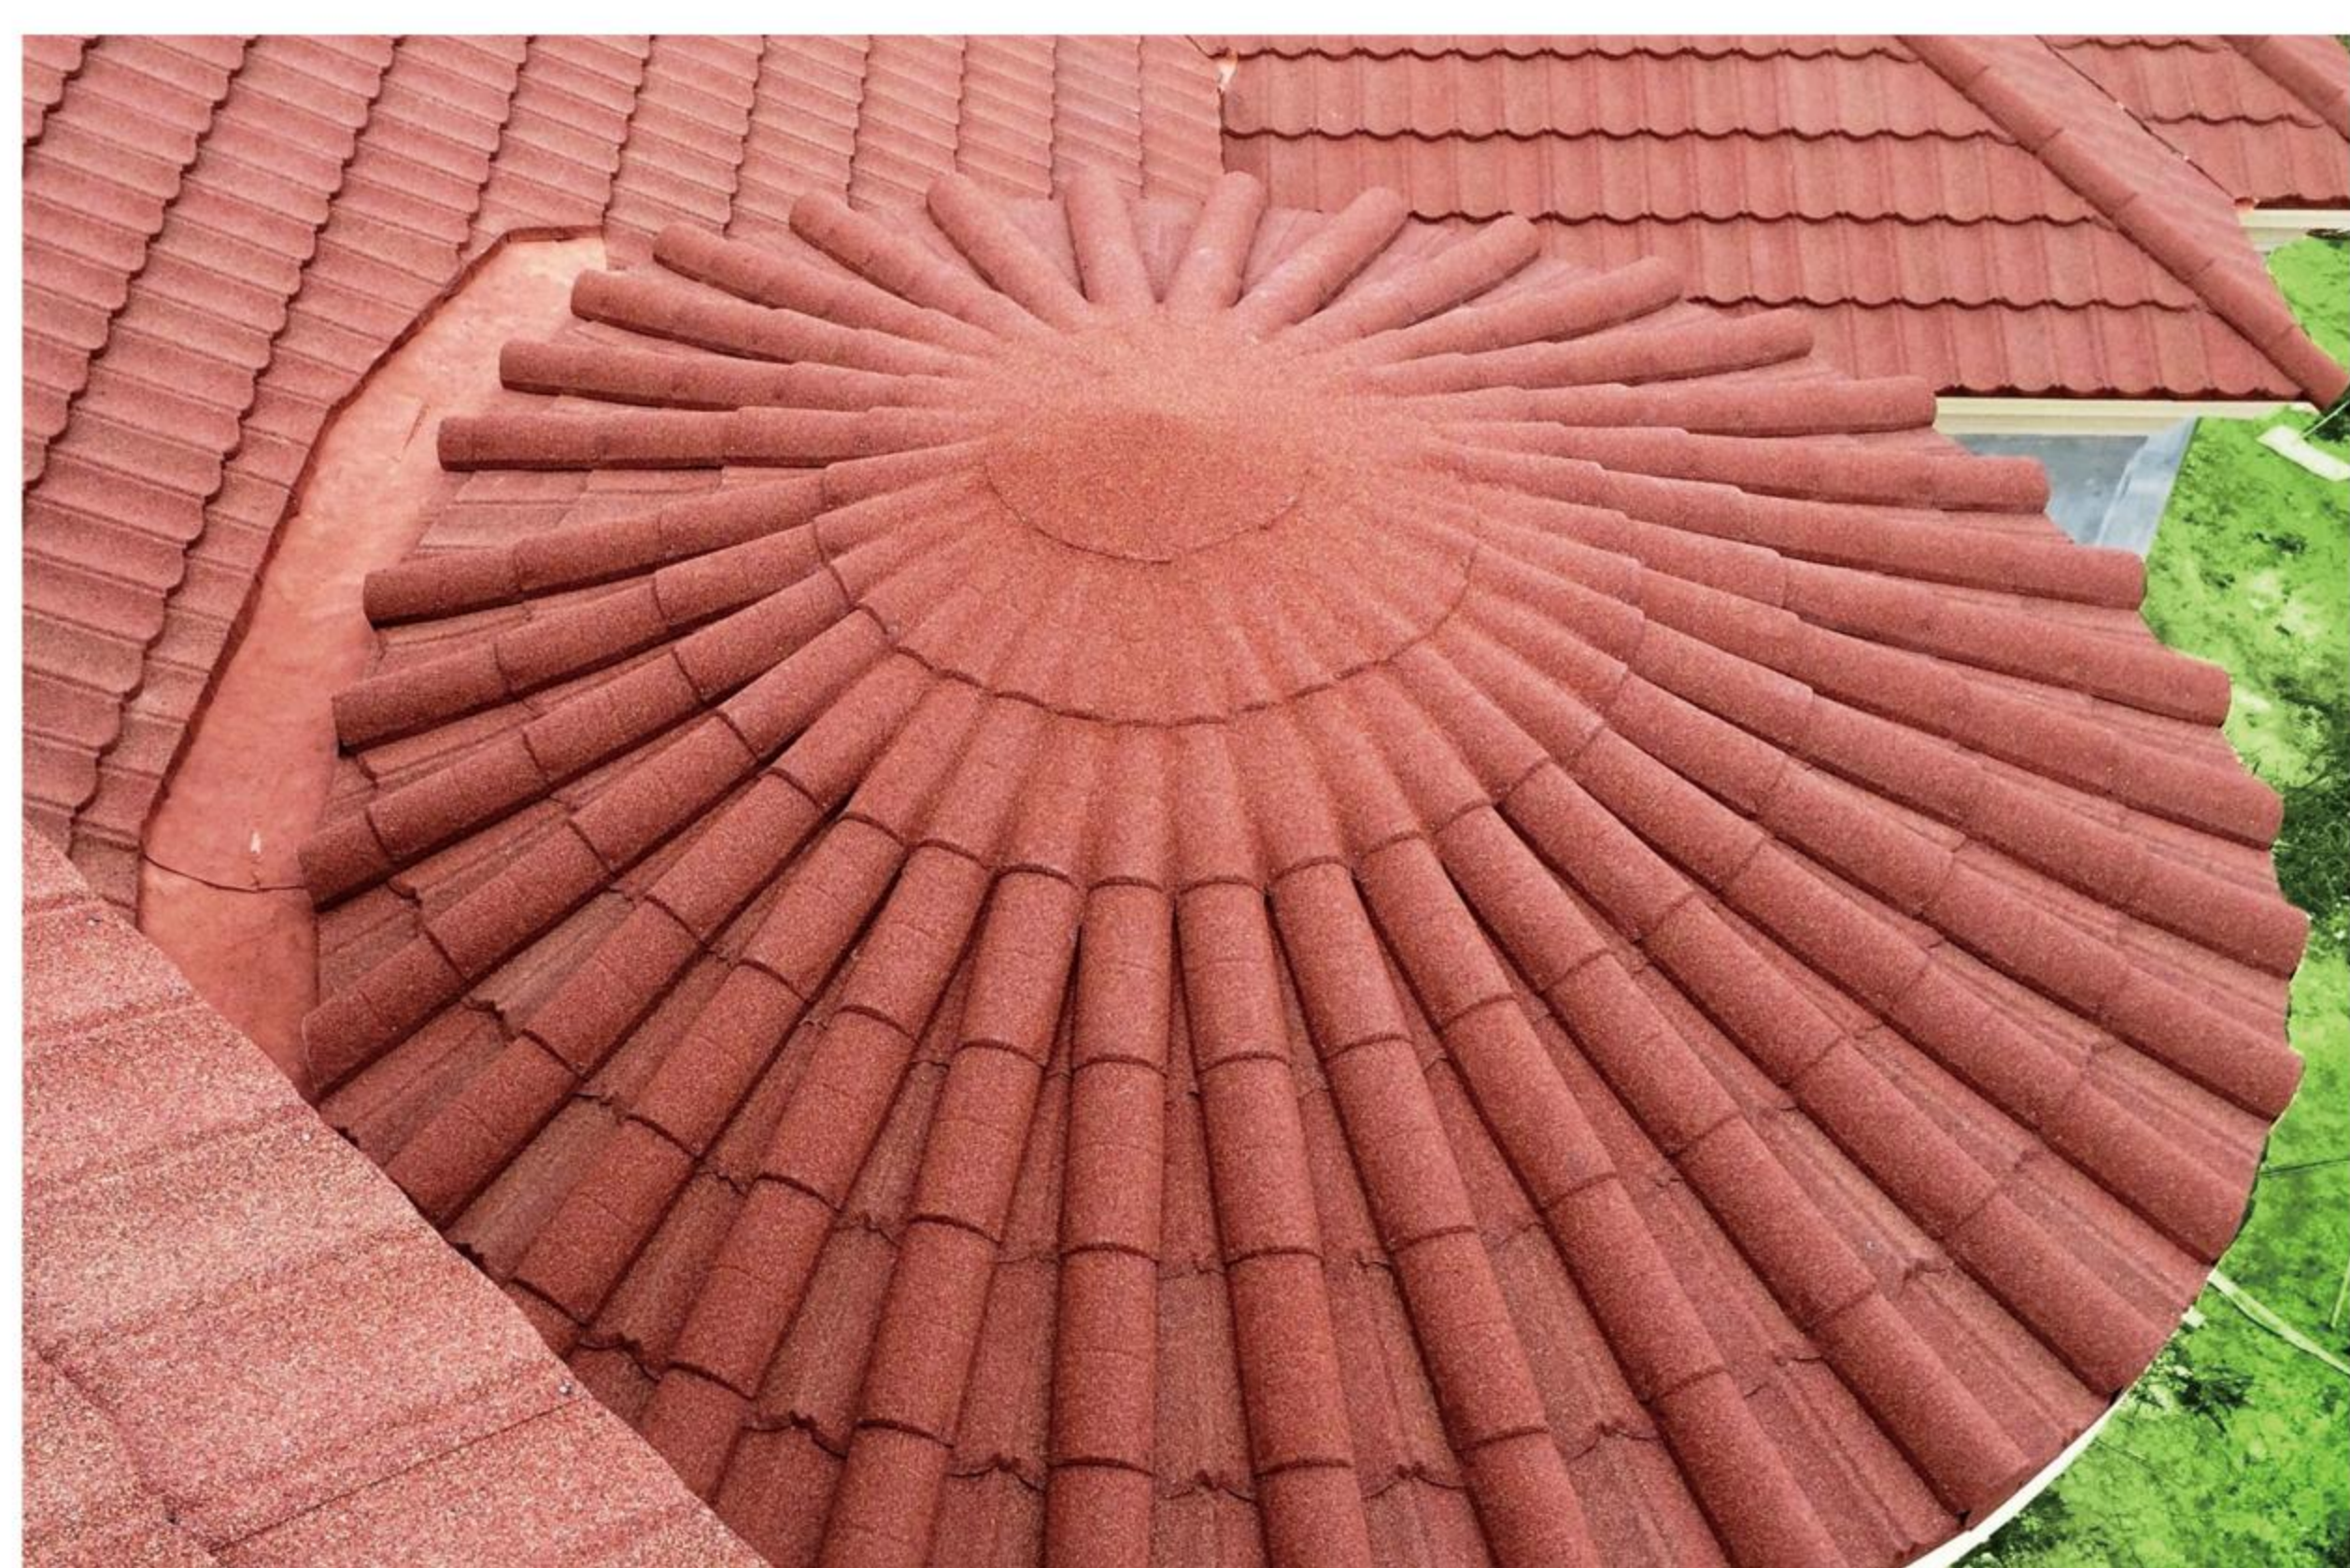

*Due to lighting and the variance in individual digital displays, roof colors and color swatches may vary slightly from the actual product.